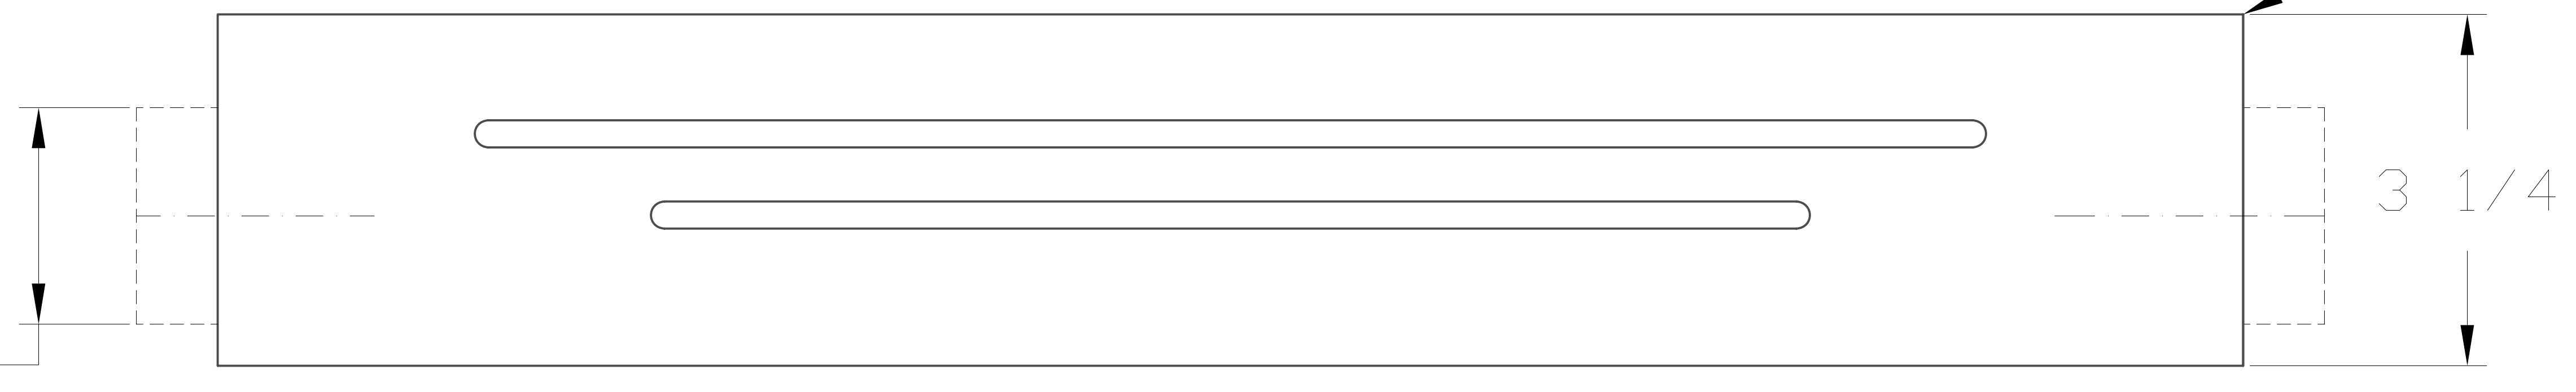

5293-6

5293-7

Crown

Lower Rear Stretcher

5293-5

Matl: Walnut/MSholg=Full except as noted

Product: 529-3 Arm Chair Product #: 529-3

Part: Seat Level Section Part#: