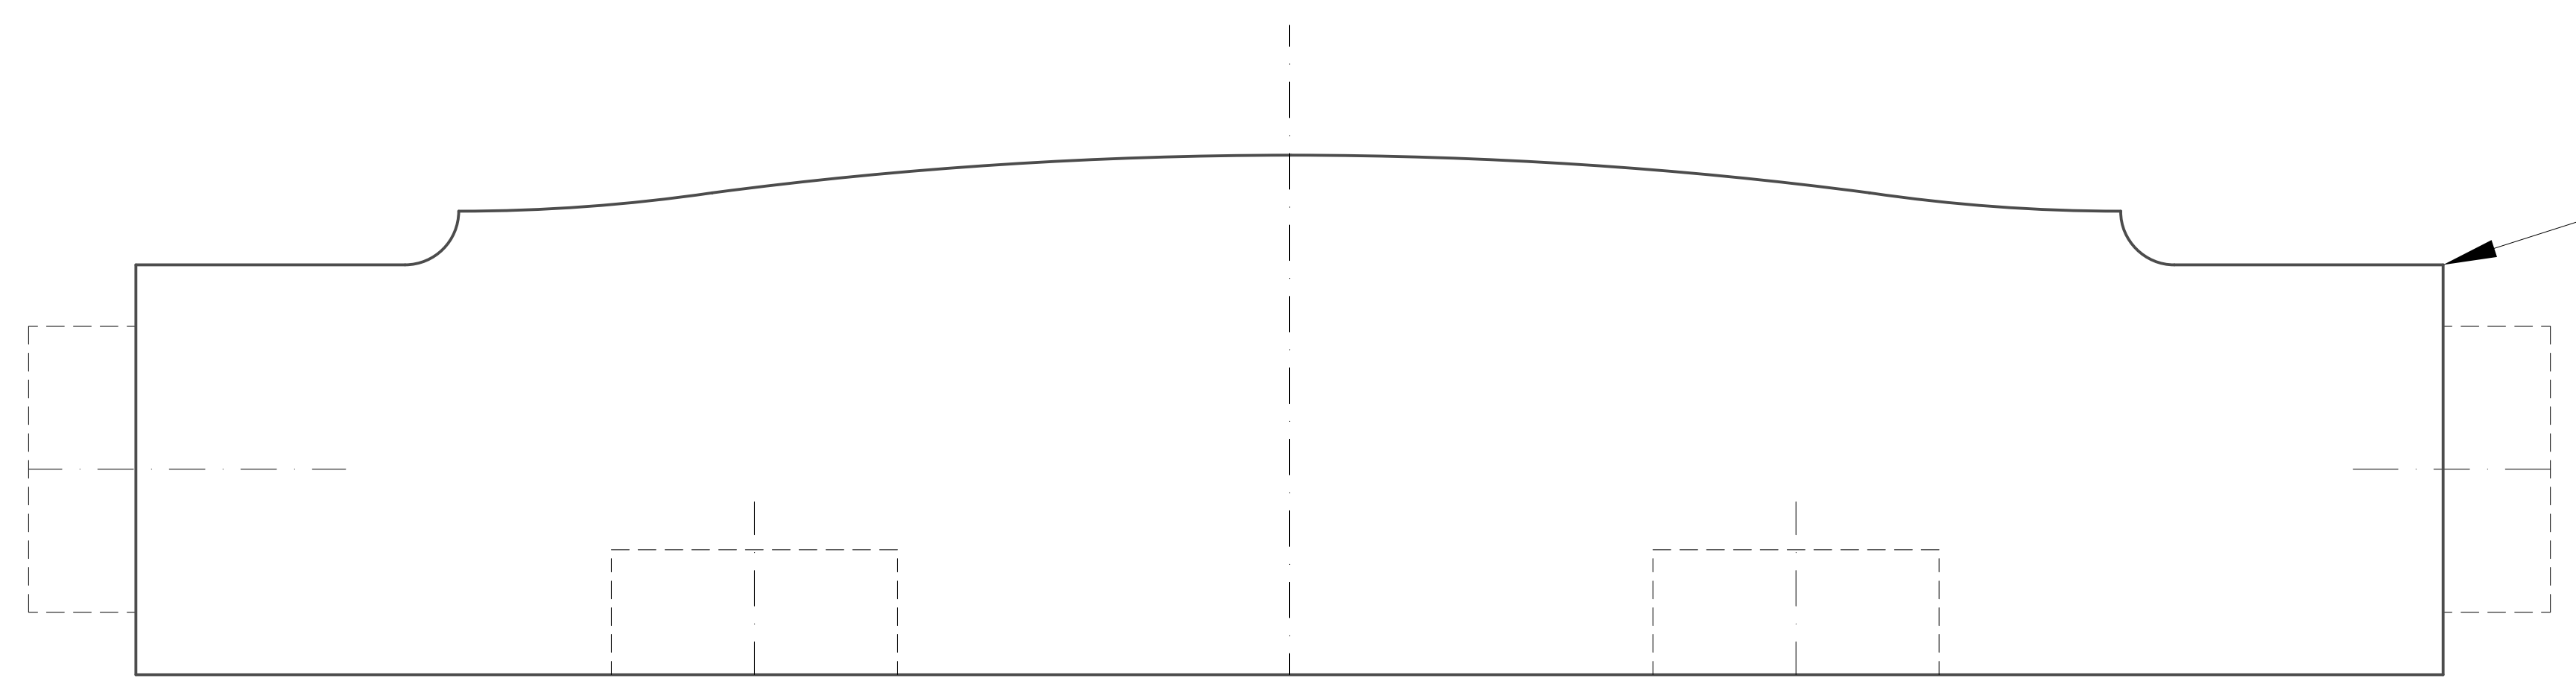

5293-6

5293-7

Crown

Lower Rear Stretcher

5293-5

Matl: Walnut/MSholg=Full except as noted

Product: 529-3 Arm Chair Product #: 529-3

Part: Seat Level Section Part#: