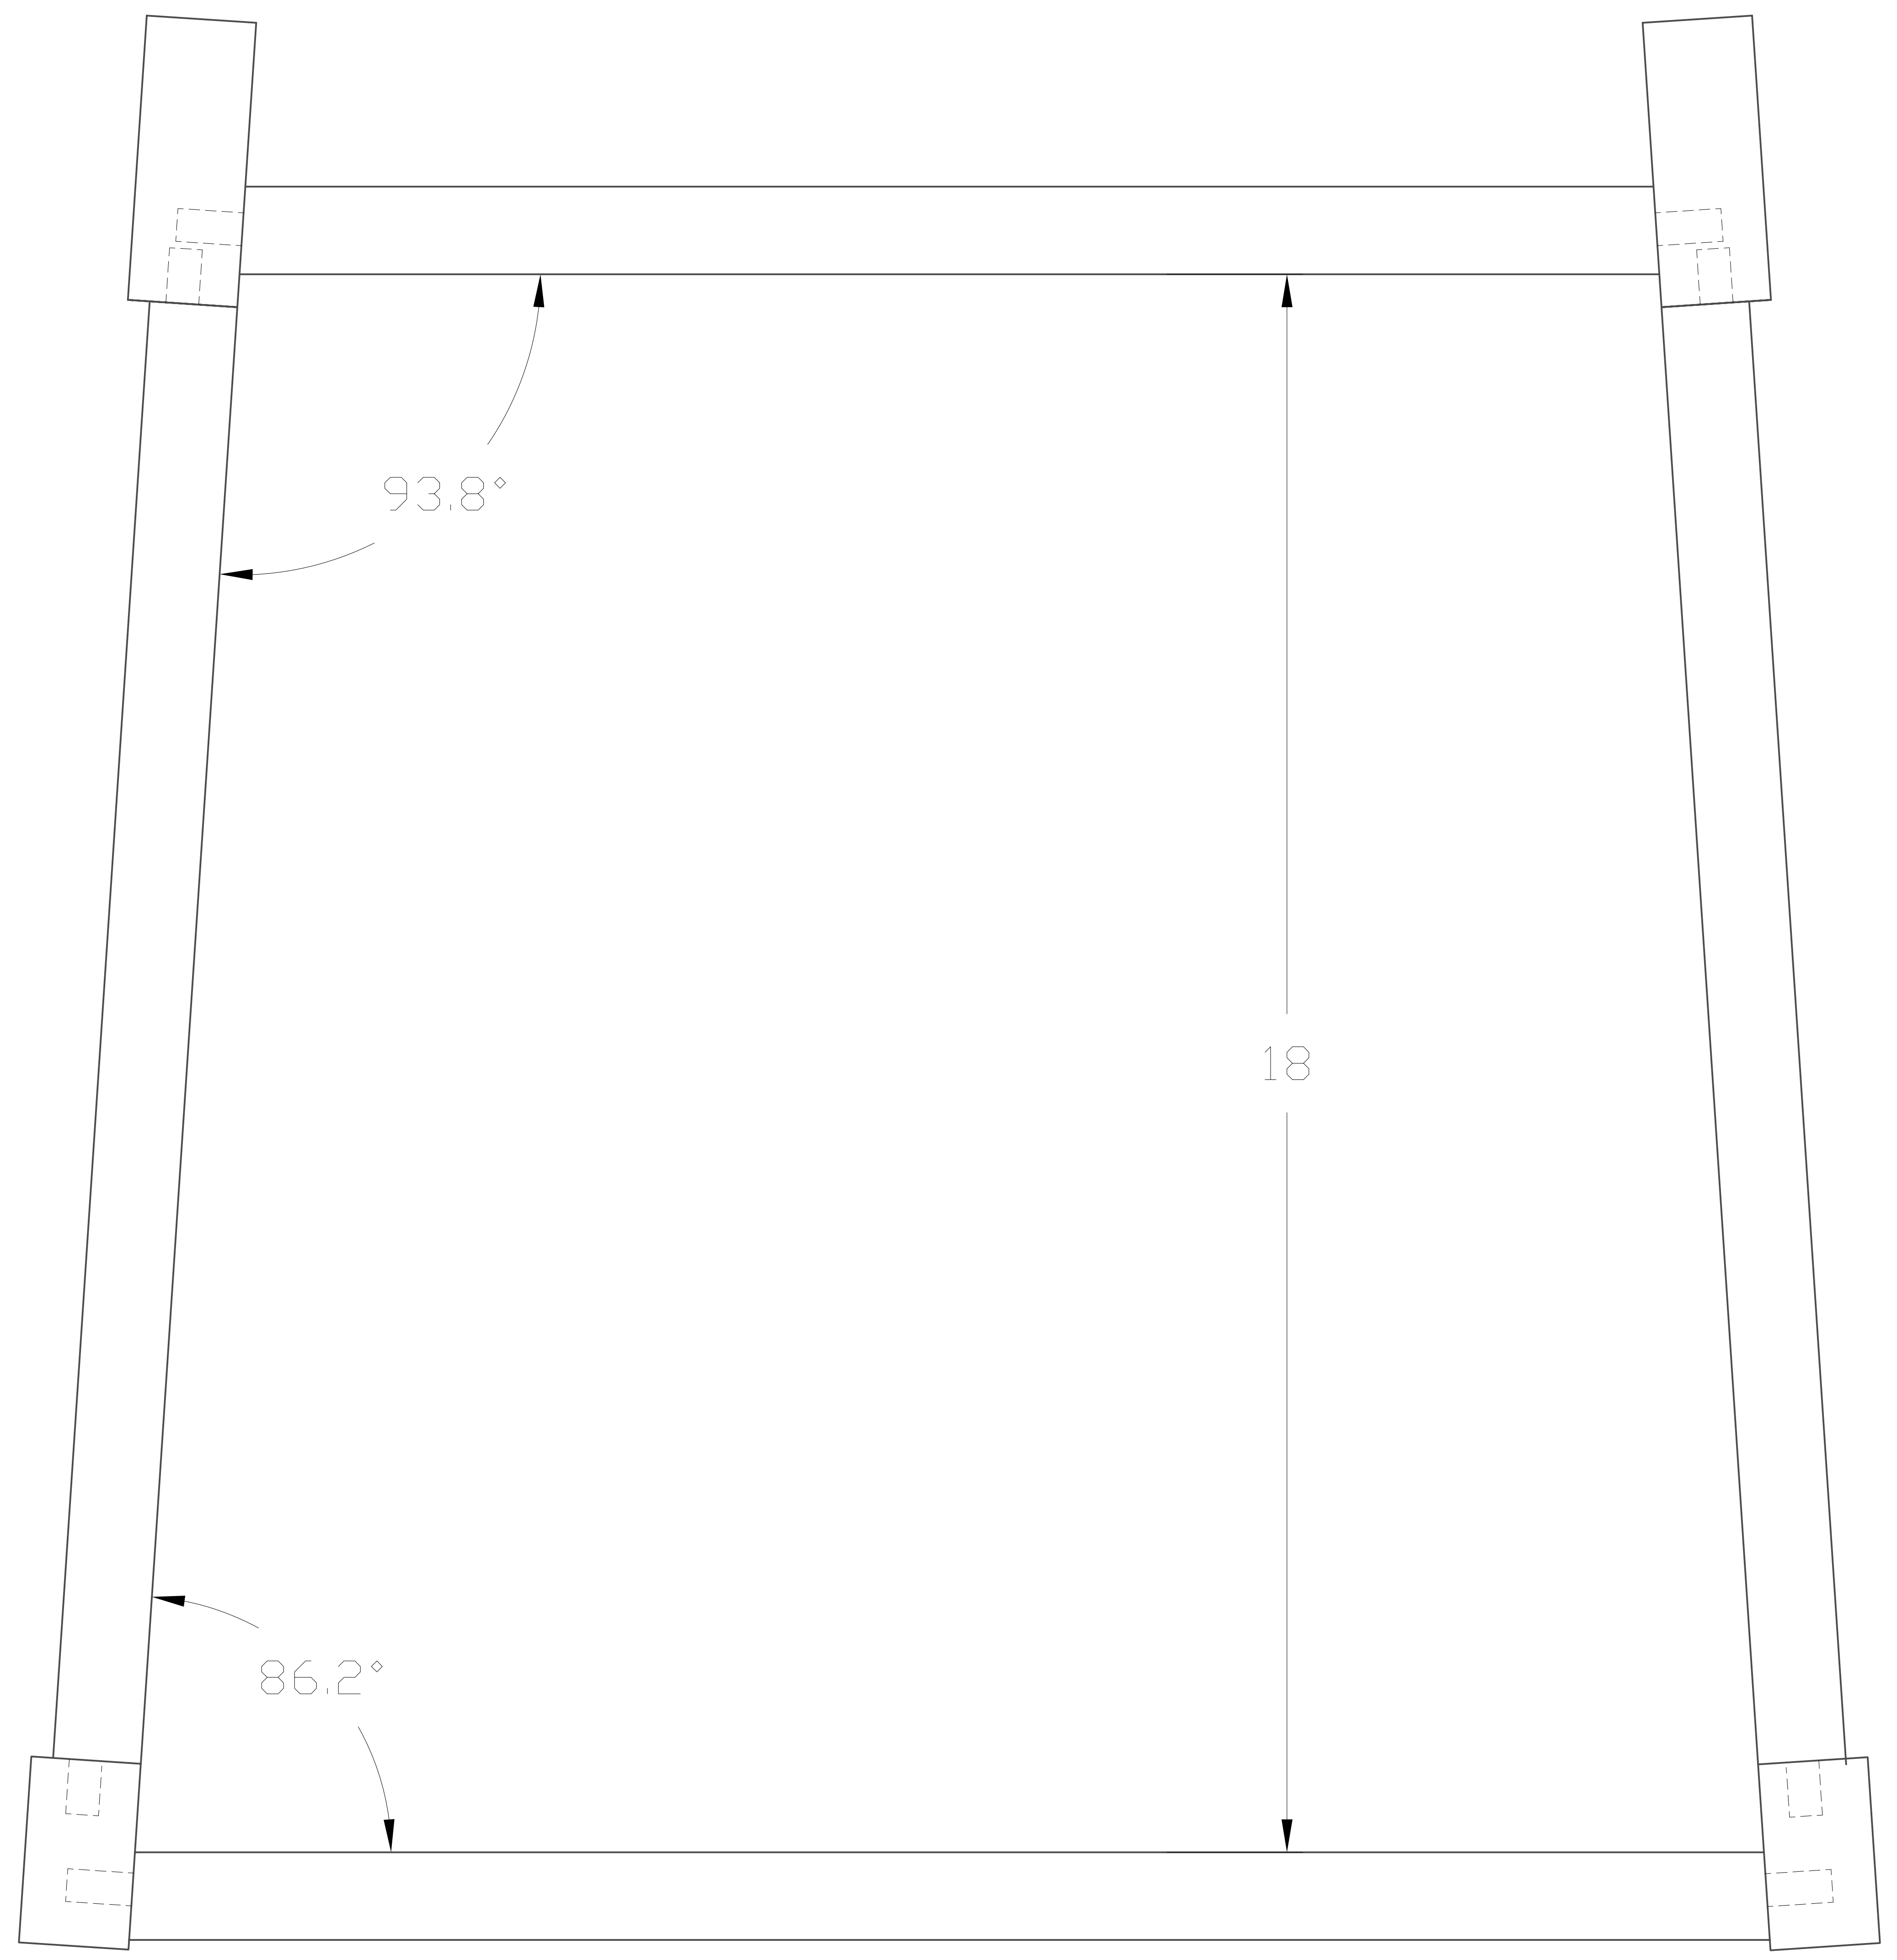

5293-6

5293-7

Crown

Lower Rear Stretcher

5293-5

Matl: Walnut/MSholg=Full except as noted

Product: 529-3 Arm Chair Product #: 529-3

Part: Seat Level Section Part#: