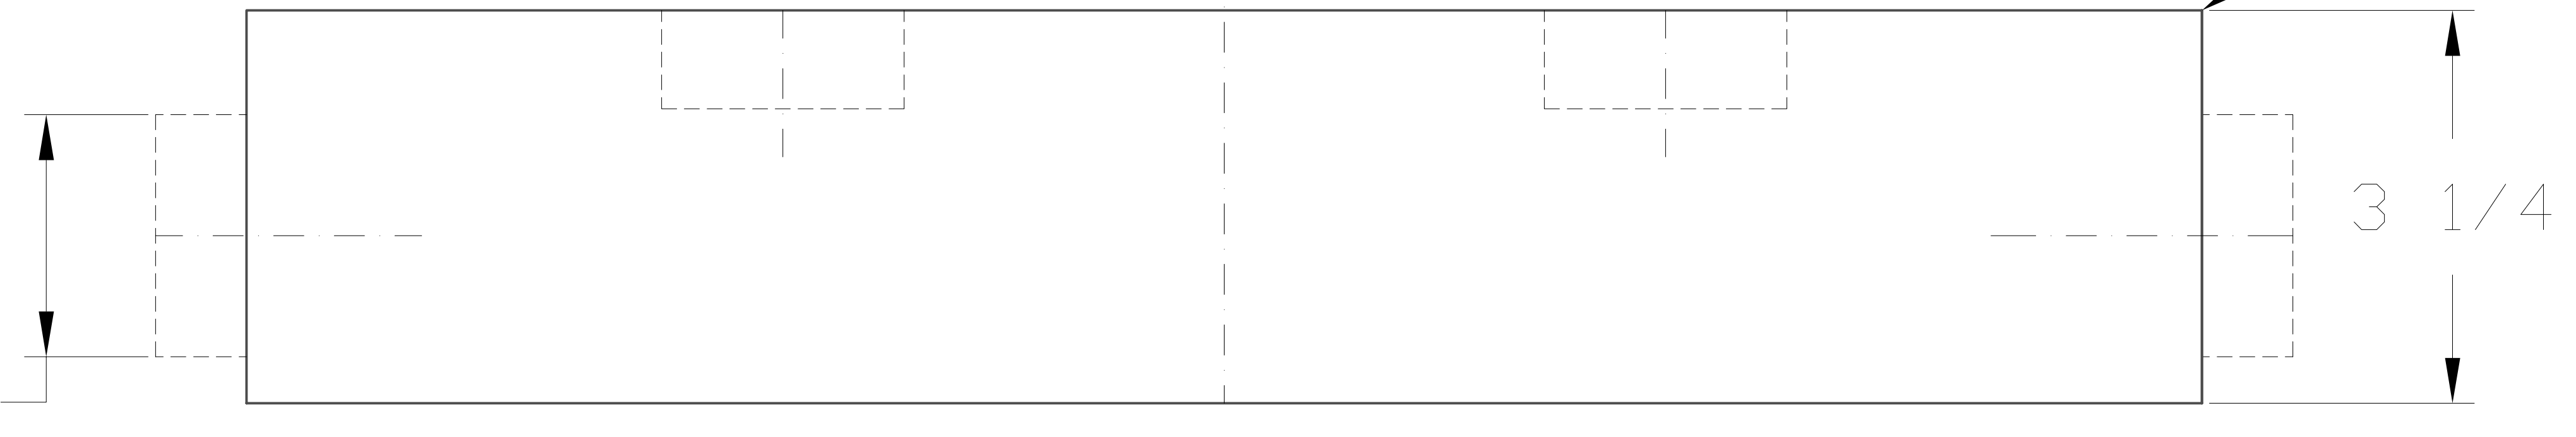

5293-6

5293-7

Crown

Lower Rear Stretcher

5293-5

Matl: Walnut/MSholg=Full except as noted

Product: 529-3 Arm Chair Product #: 529-3

Part: Seat Level Section Part#: