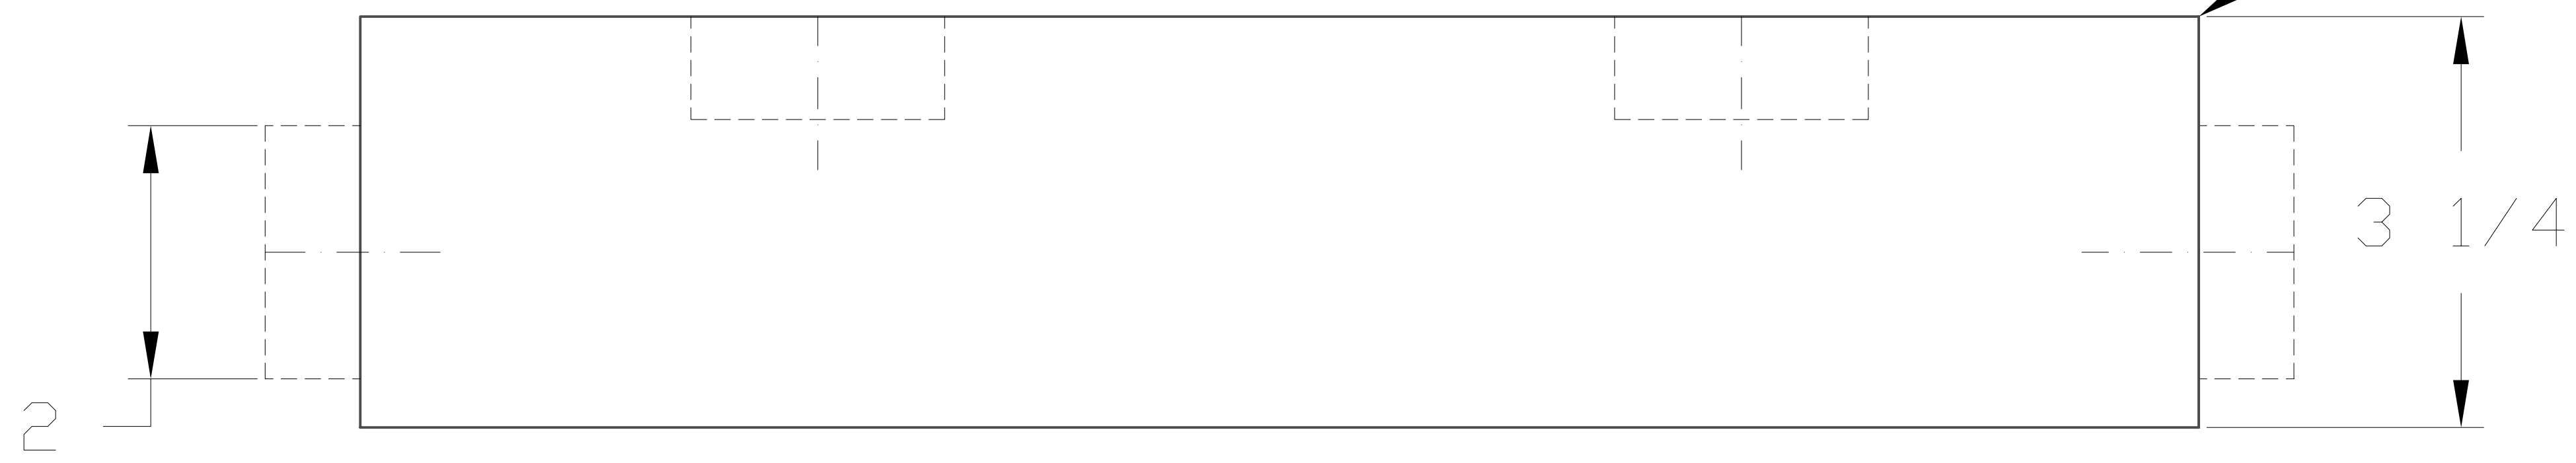

Crown

Lower Rear Stretcher

14 1/2

3 1/4

2

94.5°

85.5°

15 5/16

15 3/8

17

4233-5

Front Stretcher

3 1/4

Matl: Walnut/MS. Fin: Full except as noted

Product: 423-3 Side Chair Product #: 423-3

Part: Seat Level Section Part#: