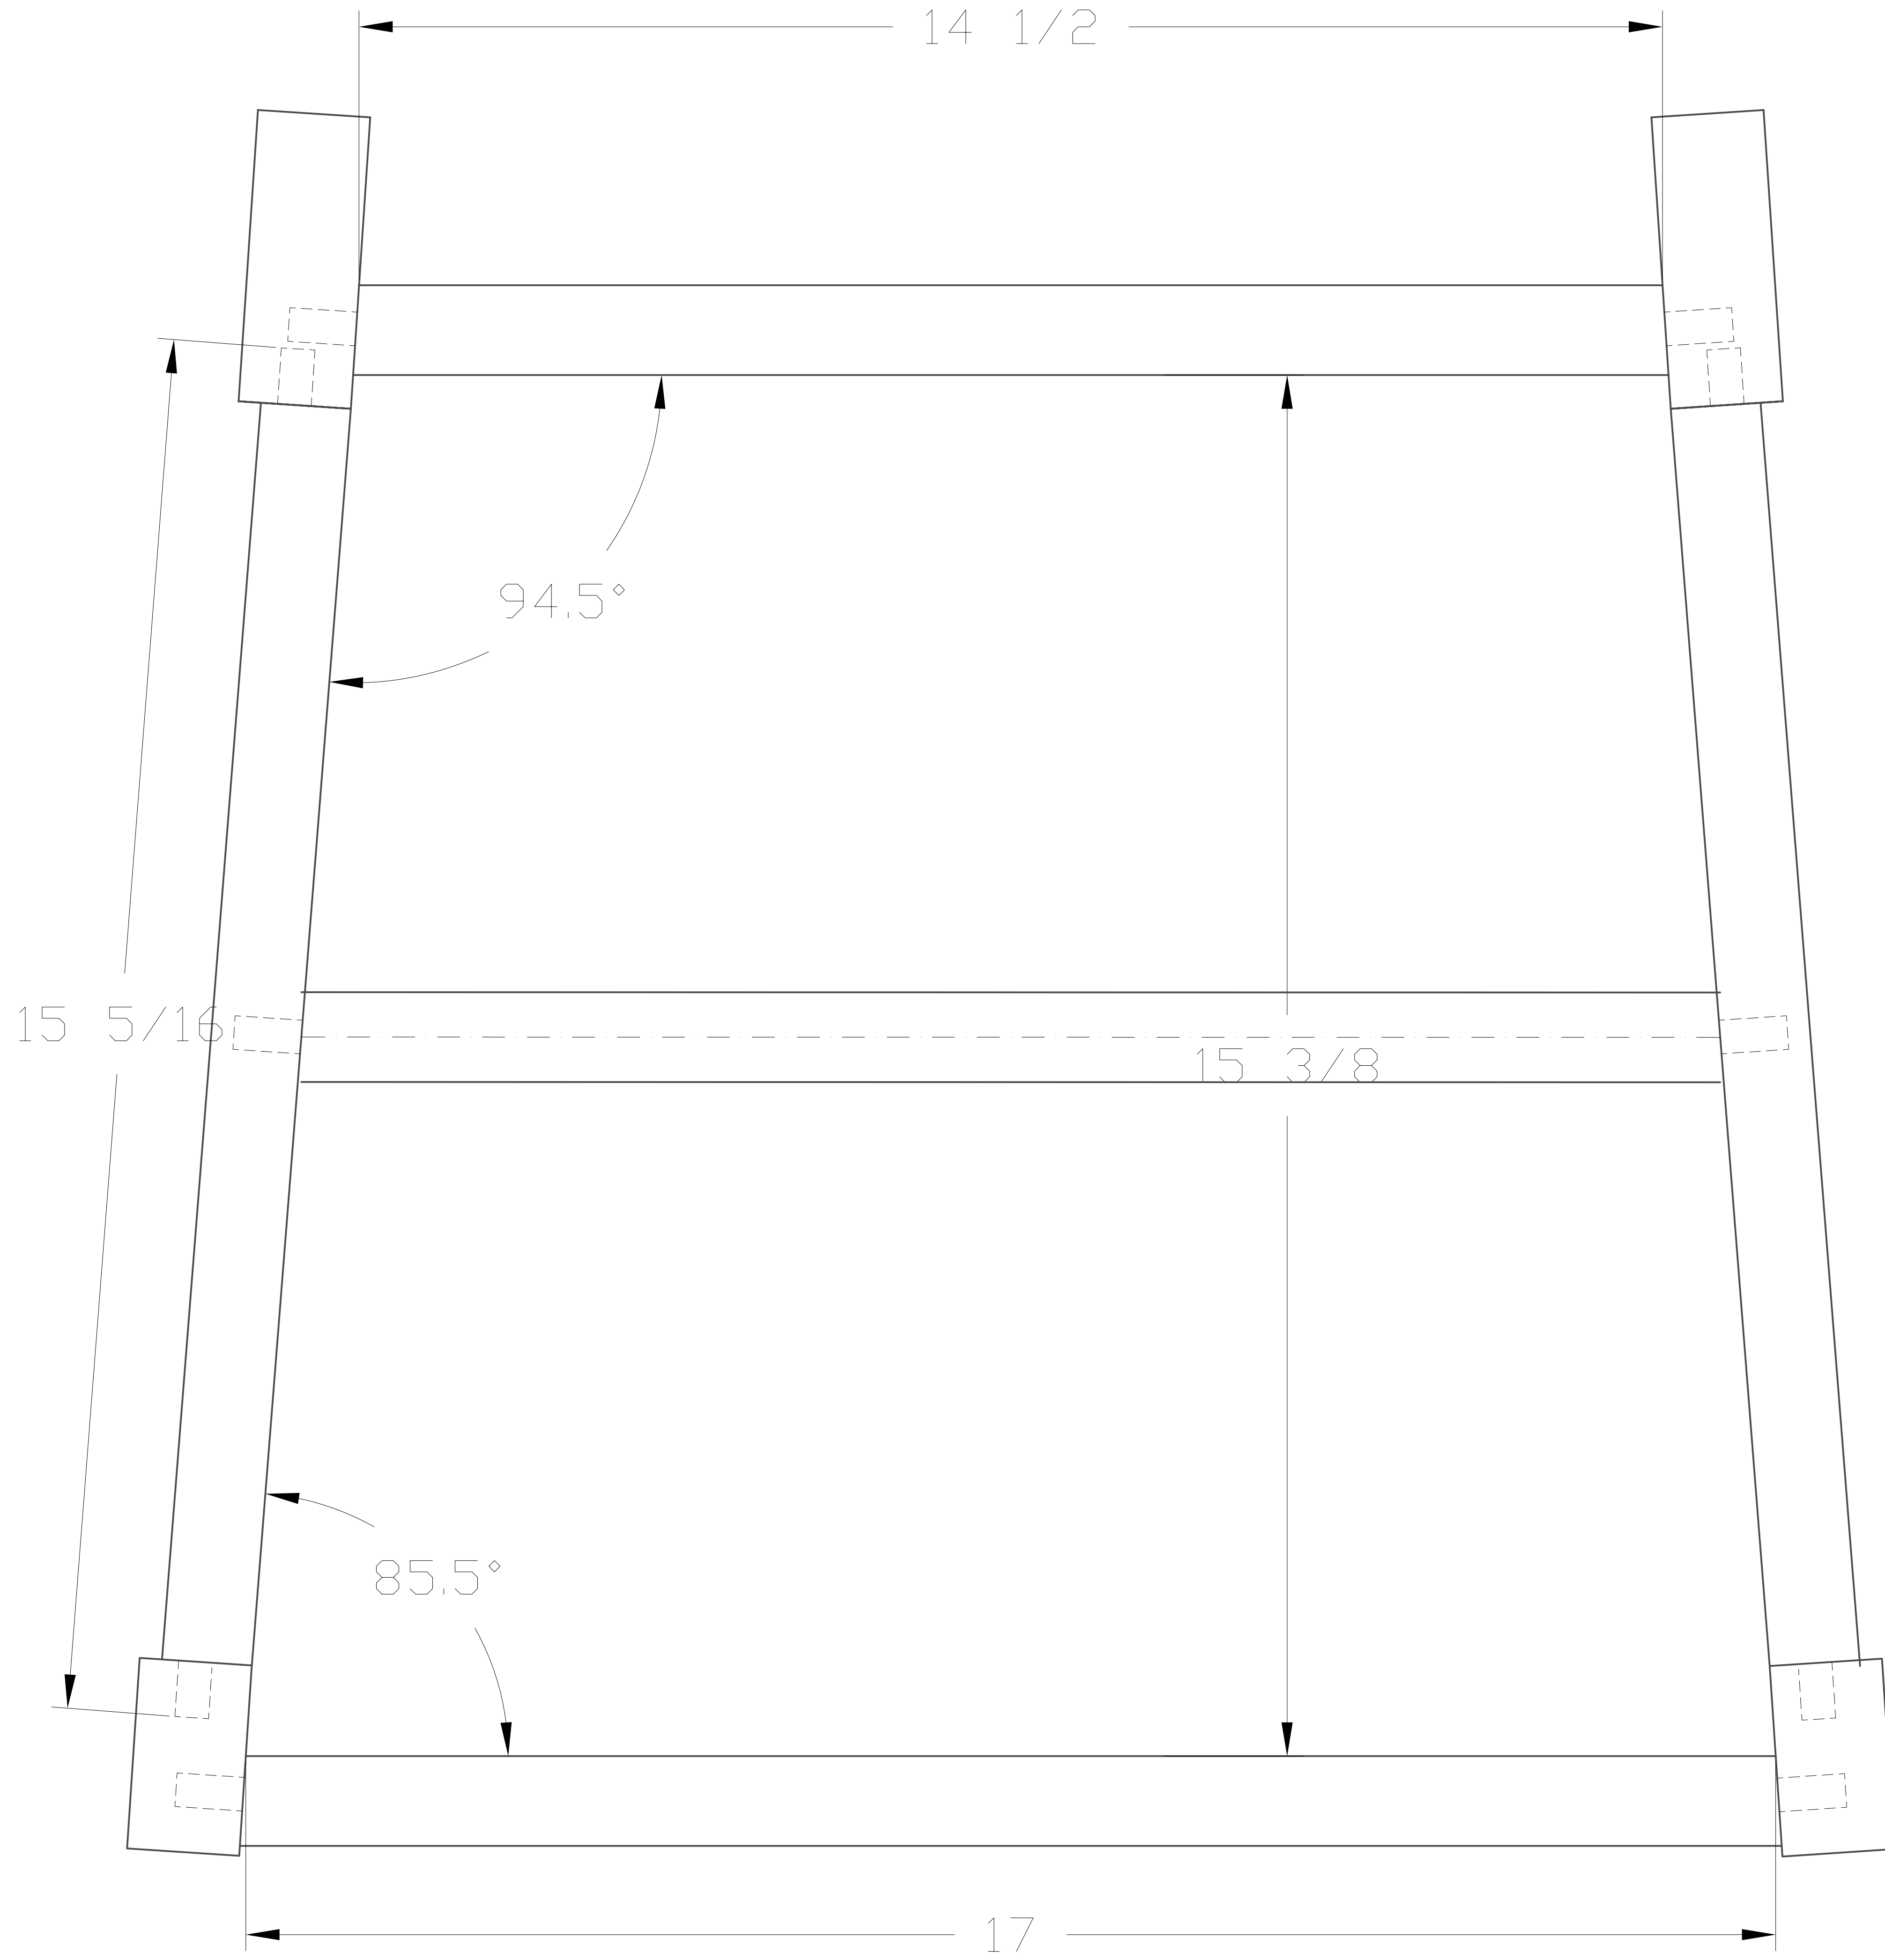

Crown

Lower Rear Stretcher

14 1/2

3 1/4

2

94.5°

85.5°

15 5/16

15 3/8

17

4233-5

Front Stretcher

3 1/4

Matl: Walnut/MS. Fin: Full except as noted

Product: 423-3 Side Chair Product #: 423-3

Part: Seat Level Section Part#: