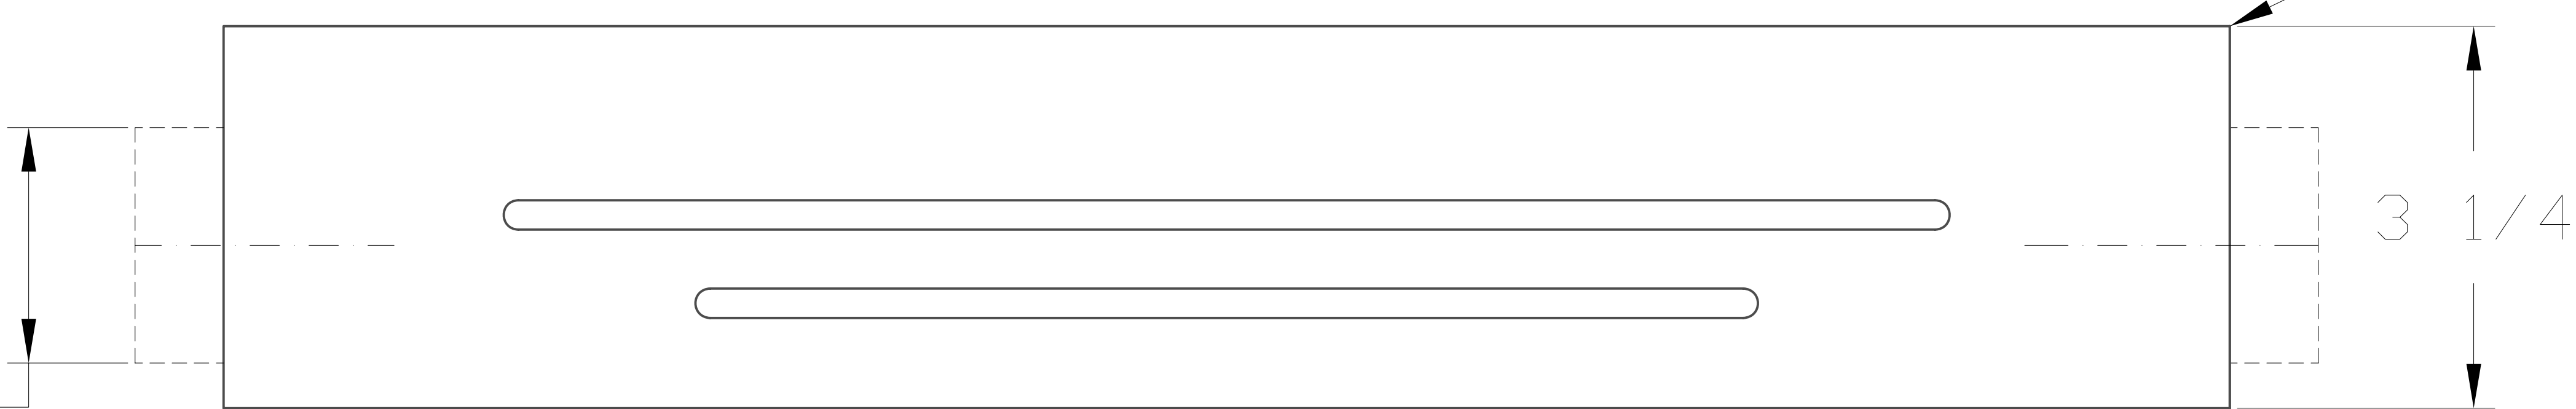

Crown

Lower Rear Stretcher

14 1/2

3 1/4

2

94.5°

85.5°

15 5/16

15 3/8

17

4233-5

Front Stretcher

3 1/4

Matl: Walnut/MS. Fin: Full except as noted

Product: 423-3 Side Chair Product #: 423-3

Part: Seat Level Section Part#: